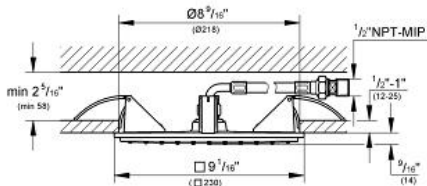

**Product Description:**  
Ceiling Shower Head - 1 spray

- Standard Specification:**
- Rain spray pattern (1 spray-rain)
  - Metal
  - 1/2" NPT connection thread(s)
  - Female thread
  - **GROHE EcoJoy** 1.75 gpm (6.6 l/min) flow limiter
  - **GROHE DreamSpray** perfect spray pattern
  - **GROHE StarLight** chrome finish
  - **SpeedClean**® anti-lime system
  - Suitable for instantaneous heater